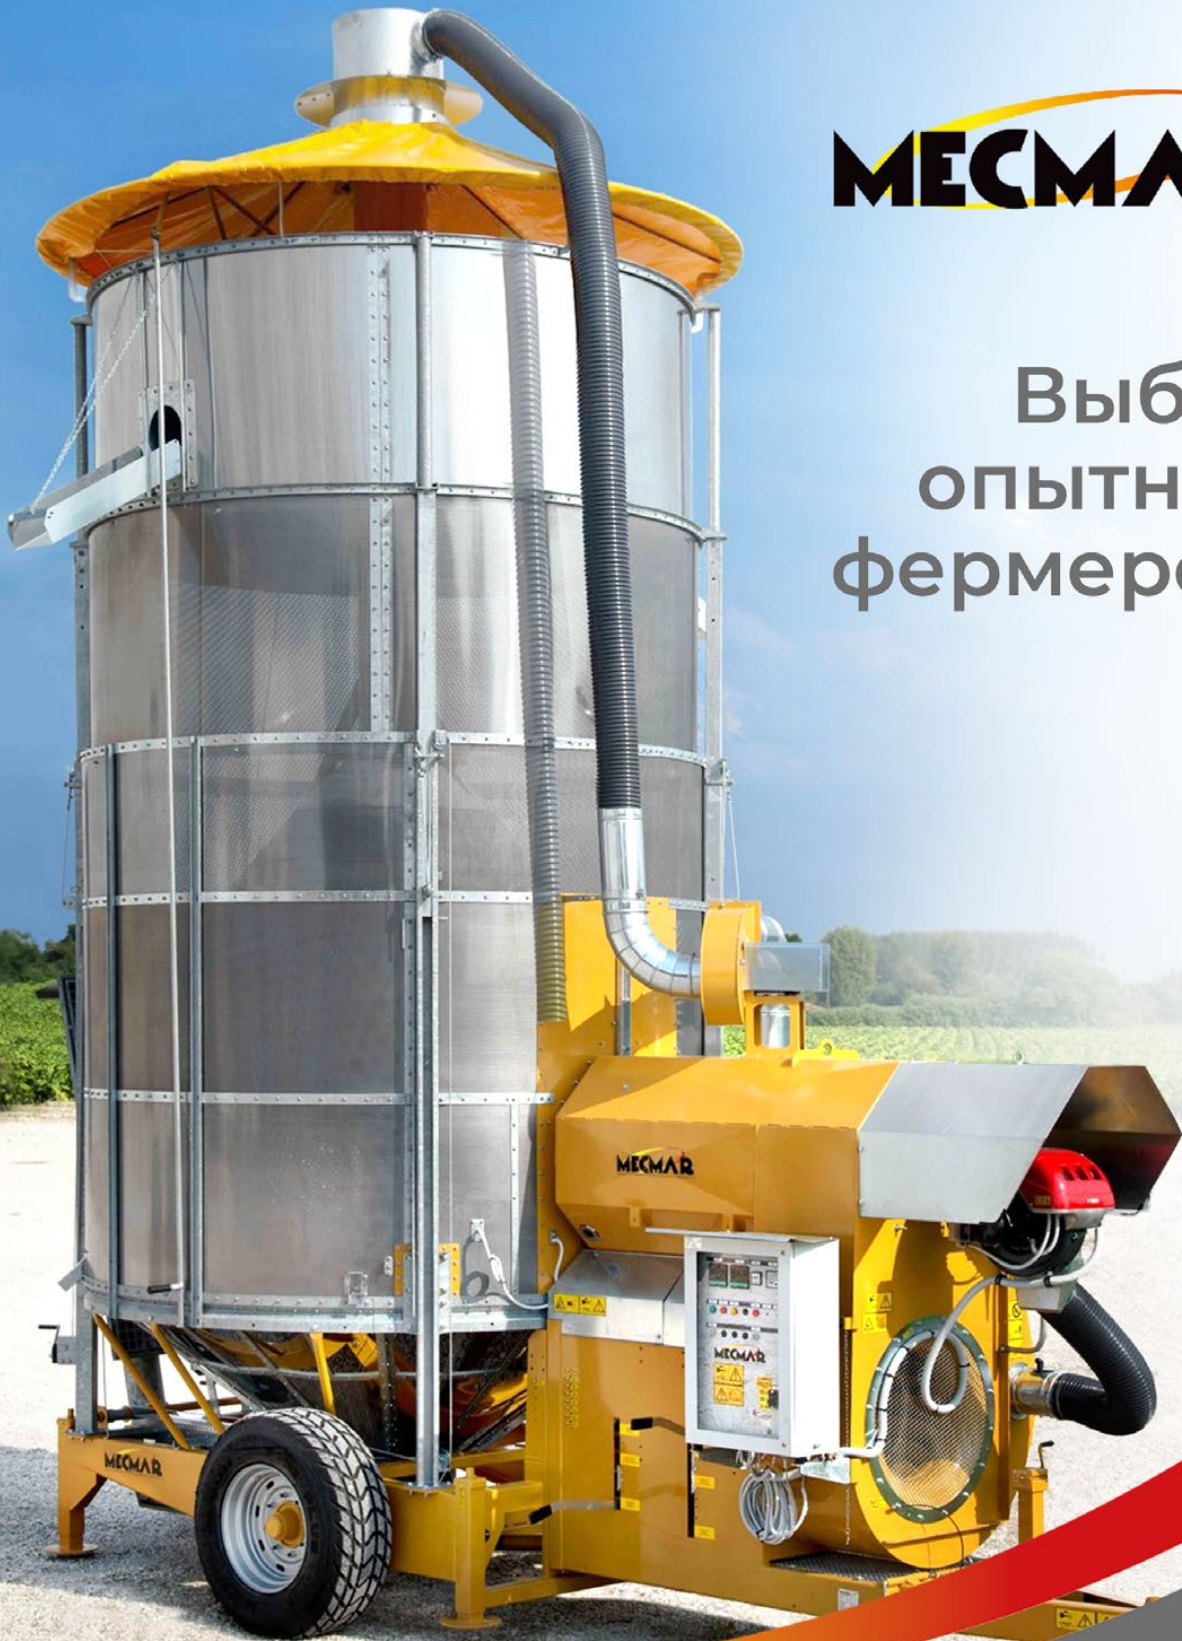

The logo for MECMAR, featuring the brand name in a bold, black, sans-serif font. A stylized graphic element above the letters consists of a yellow and red swoosh that curves over the top of the text.

**MECMAR**

Выбор  
ОПЫТНЫХ  
фермеров!

The MECMAR logo, identical to the one at the top of the page, positioned in the bottom right corner of the advertisement.

**MECMAR**